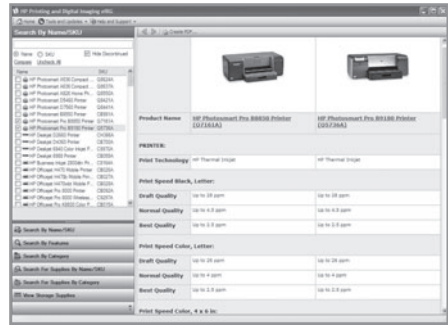

Do you use the HP eIRG?

This tool provides users with all the information found in the printed P&DI IRG in a highly user-friendly electronic format.

The HP P&DI eIRG is updated bi-weekly with the most current product information. Unlike the printed book, which is published just two times a year, the new eIRG is updated frequently – as soon as new product information becomes available.

The HP P&DI eIRG works both online and offline. Users no longer need to have Internet access to get the information they need.

The HP P&DI eIRG is easy to use. Working with resellers, we have automated and simplified the most common search tasks. The information is presented in the same familiar format as the printed book.

Top 4 reasons to download

1. Over 12 years of discontinued product information
2. Side-by-side comparison tool
3. Ability to compare: Discontinued with New, Inkjet with LaserJet, etc.
4. Links to PDF files of: Selection Guide, Datasheets, etc.

How to get updates

If you have already installed the HP P&DI eIRG, then updates are automatic. When your computer is connected to an active Internet connection and the tool is running, it will automatically check for data updates. If found, the tool will prompt you for the update.

You can also select the data update from the UPDATE tab to check if you have the most recent data.

Partner Access: Sign-in to the HP Partner Portal at www.hp.com/partners/us and follow the HP Expressways path to the IPG Partner Expressway. The eIRG installer link is located on the IPG Partner Expressway.

For Canadian Partners: For more information about programs in Canada, please visit www.hp.com/partners/ca or contact the Partner Support Center at 1.800.668.7670